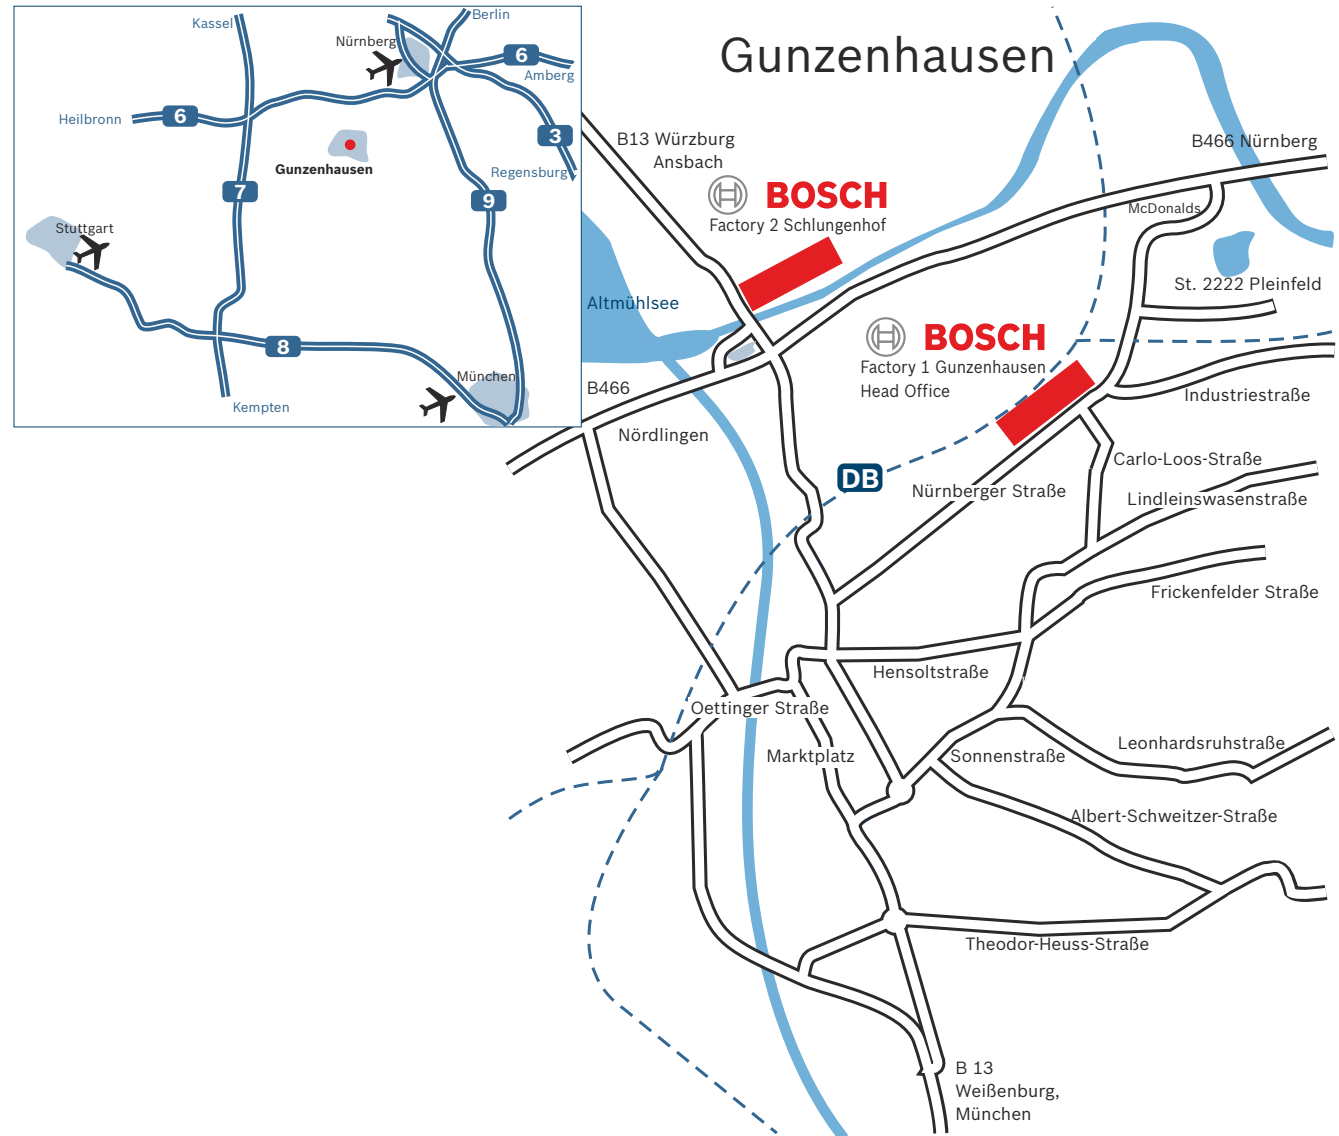

For our Schlungenhof site (Factory 2), go straight on (i.e. not right) at the third set of traffic lights. The factory site will be on your right approx. 1.5 km further along this road.

By car coming from Nuremberg

Leave the A6 at exit 55 (Schwabach West), taking the B466 towards Gunzenhausen. After approx. 28 km, shortly before entering Gunzenhausen, you will reach a set of traffic lights (by McDonalds). Turn left here onto Nürnberger Straße/ST2222. Factory 1 will be on your right after approx. 1 km.

For our Schlungenhof site (Factory 2), go straight on (i.e. not left) at the traffic lights. Continue along this road to the next traffic lights. Here, turn right and stay in the right-hand lane. This will take you directly to the factory.

By car coming from Heilbronn/Würzburg

Leave the A6 at exit 52, taking the B13 towards Gunzenhausen. After approx. 21 km you will reach the suburb of Schlungenhof. Factory 2 is at the far end of Schlungenhof on the left. For Factory 1, continue on the B13 towards Gunzenhausen town centre. At the first set of traffic lights turn left into the street Nürnberger Straße. The factory site and Head Office will be on your left after approx. 1 km.